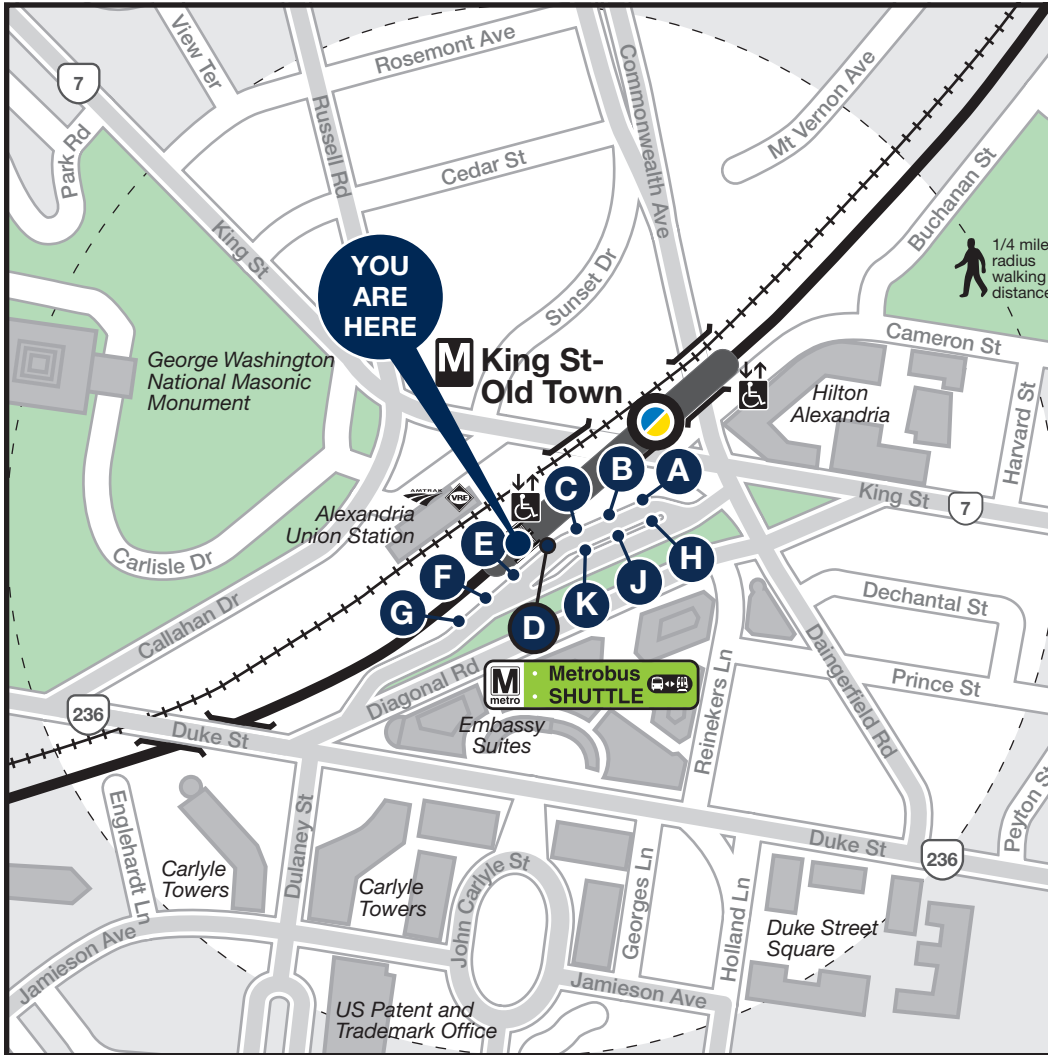

Station Vicinity Map King St-Old Town

LEGEND

A Bus Stop (on the street) **A** Bus Bay (at the station)

The lettered discs on this map will help you locate the bus stop or bay near this station. Be advised the letters are not displayed on the street bus stops.

	Distance	Time
Braddock Rd	0.85 mile	17 mins

Turn left on King St, walk 3 blocks to West St. Turn left on West St, walk 5 blocks to station.

Frequent service is available on selected lines. Look for the Frequent Service icon.
Buses run frequently every day between 7:00am and 9:00pm. Less frequent service runs at early morning and late night times.

BUS SERVICE AND BOARDING LOCATIONS

Route	Destination	Board at
METROBUS FREQUENT SERVICE		
28A	Tysons Corner	C
29K	Little River Turnpike & Pickett Rd	B
29N		B
REX	Fort Belvoir	K

Route	Destination	Board at
METROBUS		
29K	George Mason University	B
29N	Vienna	B
NH2	National Harbor	J

Route	Destination	Board at
DASH-ALEXANDRIA		
30	Van Dorn St	F
31	NVCC Alexandria	A
OTC	Braddock Rd	F
32	Landmark Mall	G
33	Potomac Yard	H
102	Mark Center	H
102X	Mark Center (non-stop service)	H
KST	King St Trolley	E